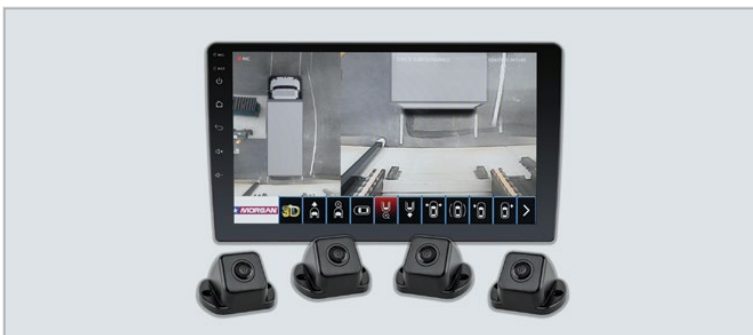

DIGITAL REAR-VIEW MIRROR

An anti-glare 9.66" LCD screen enables drivers to see what's going on behind the truck body from a clear streaming video feed transmitted by a rear-mounted HD camera that captures a 170° view.

**included in all packages*

BACK-UP PROXIMITY SENSORS

Detects objects behind the vehicle, displays distance on an LED panel, and provides an audible alert when objects are too close (set of four).

**included in all packages*

BACK-UP CAMERA SYSTEM

7" digital monitor connects to cameras mounted on the back of the vehicle. Infrared illuminators enable visibility even in the dark.

**included in package SA 3.0*

CARGO AREA CAMERA

Supplements the Digital Rear View Mirror with cargo area monitoring to identify potential hazards including cargo load shifts.

**included in package SA 5.0*

360° CAMERA SYSTEMS + MONITOR

Four HD 1080p cameras with DVR and 9" touch screen provide optimal visibility of surrounding environment in real time. 3D imagery improves safety and maneuverability, and helps manage distance of potential hazards.