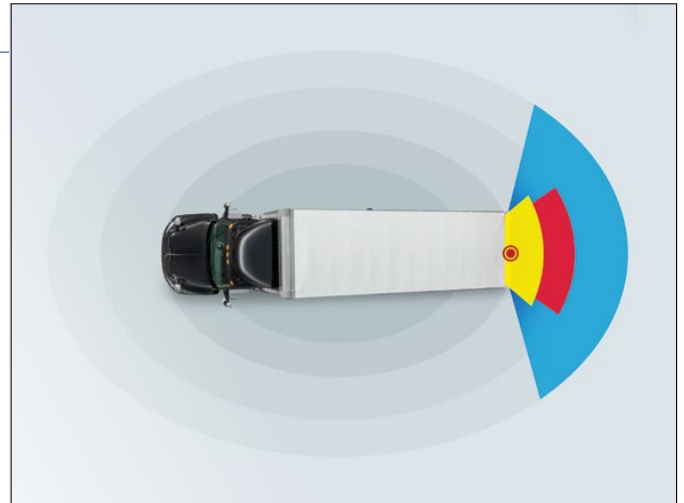

SA 3.0 Package

- Digital Rear-View Mirror
- Back-Up Proximity Sensors
- Back-Up Camera System

SA 5.0 Package

- Digital Rear-View Mirror
- Back-Up Proximity Sensors
- 360° Camera Systems + Monitor
- ✓ Cargo Area Camera