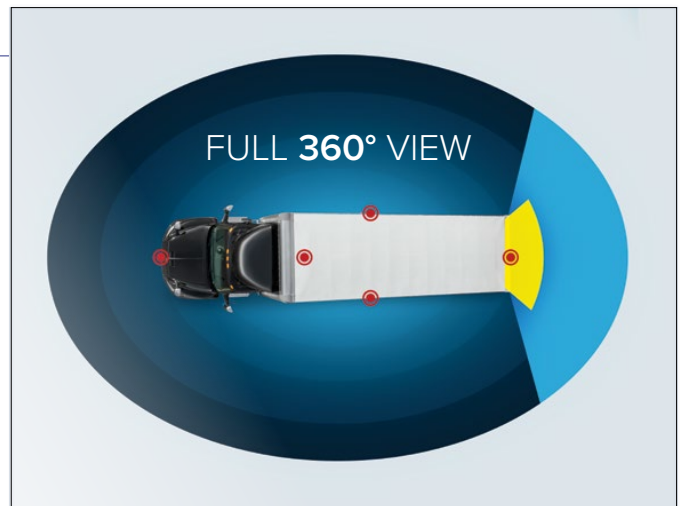

SA 1.0 Package

- Digital Rear-View Mirror
- Back-Up Proximity Sensors

SA 3.0 Package

- Digital Rear-View Mirror
- Back-Up Proximity Sensors
- Back-Up Camera System

SA 5.0 Package

- Digital Rear-View Mirror
- Back-Up Proximity Sensors
- 360° Camera Systems + Monitor
- ✓ Cargo Area Camera

DIGITAL REAR-VIEW MIRROR

An anti-glare 9.66" LCD screen enables drivers to see what's going on behind the truck body from a clear streaming video feed transmitted by a rear-mounted HD camera that captures a 170° view.