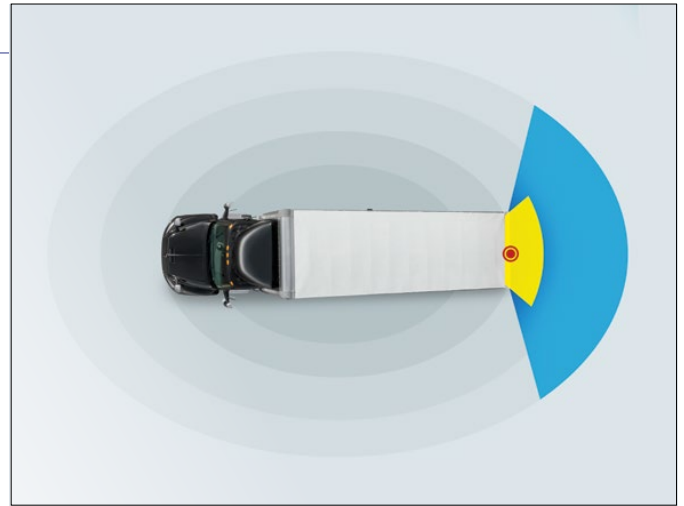

Three graduated levels of **INTEGRATED TECHNOLOGY** packages are available.

SA 1.0 Package

- Digital Rear-View Mirror
- Back-Up Proximity Sensors